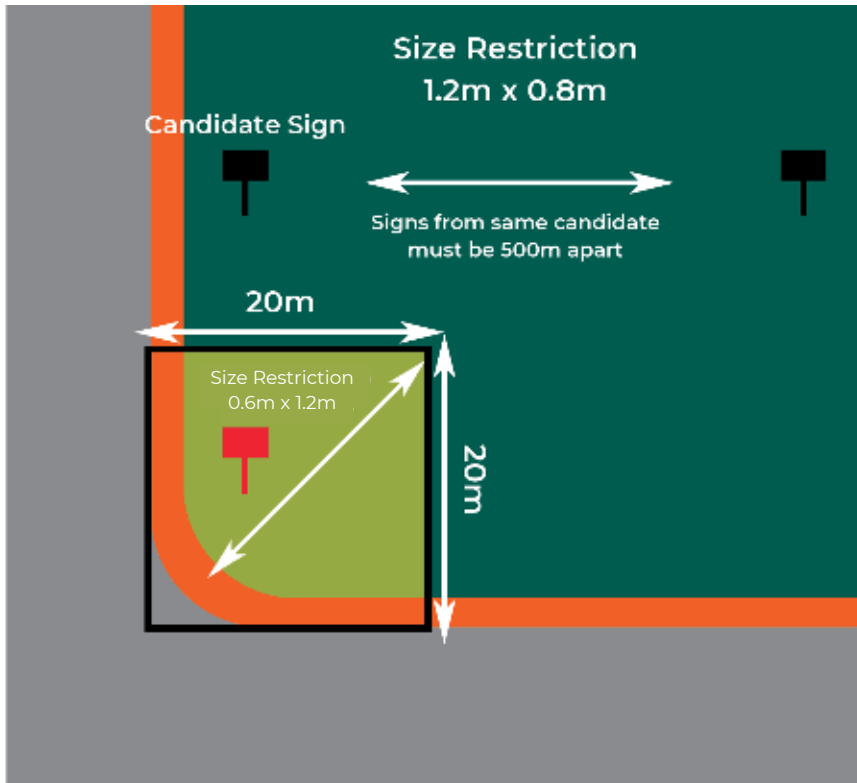

# Election Signs on Regional Roads

## Legend

● Signs Prohibited (within 1m of curb, on the shoulder, or within 2m of travelled portion of road)

● Size Restriction

0.8m (2.62ft)

1.2m (4ft)

0.8m (2.62ft)

1.2m (4ft)

● Size Restriction

1.2m (4ft)

0.6m (2ft)